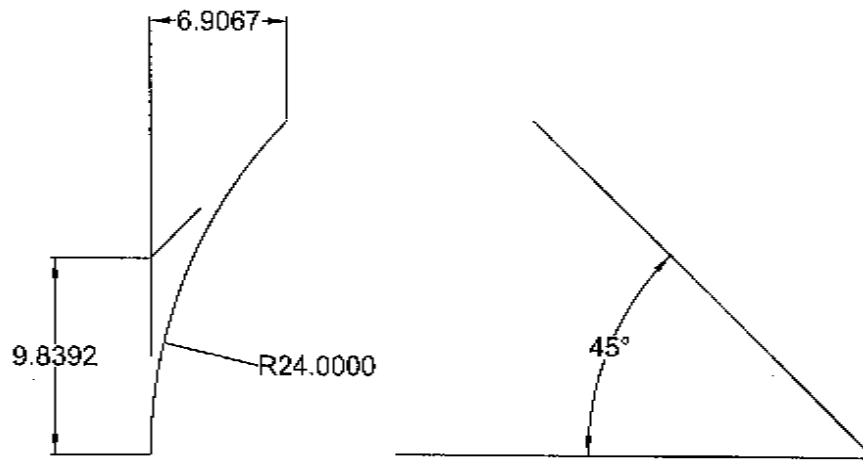

AKON

CURTAIN AND DIVIDER

P: 989-414-1209 F: 888-501-5865

www.curtain-and-divider.com

ITEM	QTY	PER U/M	COMPONENT P/N	DESCRIPTION
3	2.000	EA	S3/824X3/8HDOG CZ	SCREW, HALF DOG SET
2	2.000	EA	B3829-2	TRACK CONNECTOR, PLATED
1	1.000	EA	D411-R2.0FT45	CURVED TRACK

TOLERANCES UNLESS SPECIFIED:
SHEET METAL PARTS ± 0.030
TURNED PARTS ± 0.010
HOLES $+0.007 -0.003$
ANGLES $+1/2'$
DO NOT SCALE DRAWING

AKON
CURTAIN AND DIVIDER

P: 989-414-1209 F: 888-501-5865

www.curtain-and-divider.com