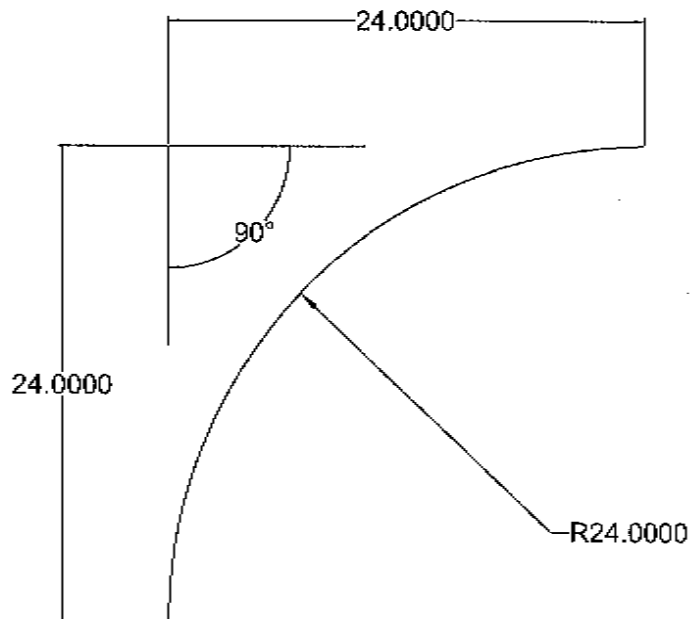

AKON

CURTAIN AND DIVIDER

P: 989-414-1209 F: 888-501-5865

www.curtain-and-divider.com

ITEM	QTY	PER U/M	COMPONENT P/N	DESCRIPTION
3	2.000	EA	S3/824X3/8HDOG CZ	SCREW, HALF DOG SET
2	2.000	EA	B3829-2	TRACK CONNECTOR, PLATED
1	1.000	EA	D411-R2.0FT45	CURVED TRACK

TOLERANCES UNLESS SPECIFIED:
SHEET METAL PARTS ± 0.030
TURNED PARTS ± 0.010
HOLES $+0.007 -0.003$
ANGLES $+1/2'$
DO NOT SCALE DRAWING

AKON
CURTAIN AND DIVIDER

P: 989-414-1209 F: 888-501-5865

www.curtain-and-divider.com