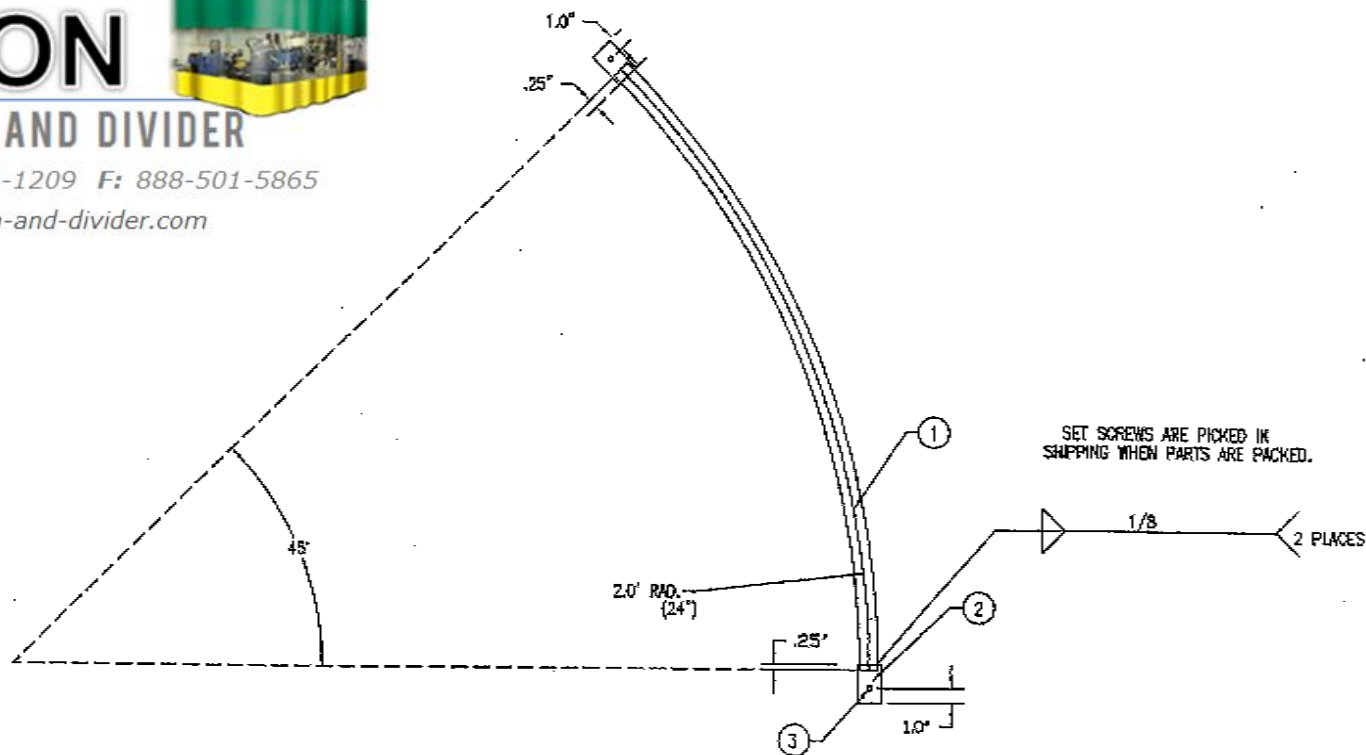

AKON

CURTAIN AND DIVIDER

P: 989-414-1209 F: 888-501-5865

www.curtain-and-divider.com

ITEM	QTY	PER U/M	COMPONENT P/N	DESCRIPTION
3	2.000	EA	S3/824X3/8HDOG CZ	SCREW, HALF DOG SET
2	2.000	EA	B3829-2	TRACK CONNECTOR, PLATED
1	1.000	EA	D411-R2.0FT45	CURVED TRACK

TOLERANCES UNLESS SPECIFIED:
SHEET METAL PARTS ± 0.030
TURNED PARTS ± 0.010
HOLES $+0.007 -0.003$
ANGLES $+1/2'$
DO NOT SCALE DRAWING

AKON
CURTAIN AND DIVIDER

P: 989-414-1209 F: 888-501-5865

www.curtain-and-divider.com